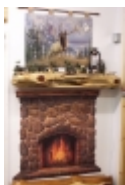

DUTCHMAN

LOG FURNITURE LLC

dutchmanlogfurniture.com

Dutchman Log Furniture

Den

Coffee Table with Door

[Call for Pricing](#)

Solid rustic pine coffee table with storage. [\[Product Details...\]](#)

Fireplace Mantle

[Call for Pricing](#)

Custom log fireplace mantle in rustic red cedar. [\[Product Details...\]](#)

Fireplace Mantle

[Call for Pricing](#)

Fireplace Mantle [\[Product Details...\]](#)

Gun Cabinet

[Call for Pricing](#)

Rustic log pine 6 gun cabinet. [\[Product Details...\]](#)

Half Log Cedar Coffee Table

[Call for Pricing](#)

Half Log Cedar Coffee Table [\[Product Details...\]](#)

Large White Cedar Rocker