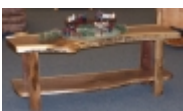

Slab Pine Coffee Table

[Call for Pricing](#)

Slab Pine Coffee table with slab door and stain. [\[Product Details...\]](#)

Stump Table

[Call for Pricing](#)

Rustic Stump Table. [\[Product Details...\]](#)

Terry Redlin Throws

[Call for Pricing](#)

[\[Product Details...\]](#)

Walnut Coffee Table

[Call for Pricing](#)

Walnut Slab Coffee Table [\[Product Details...\]](#)

White Cedar Rockers

[Call for Pricing](#)

White Cedar Rockers in three sizes. [\[Product Details...\]](#)